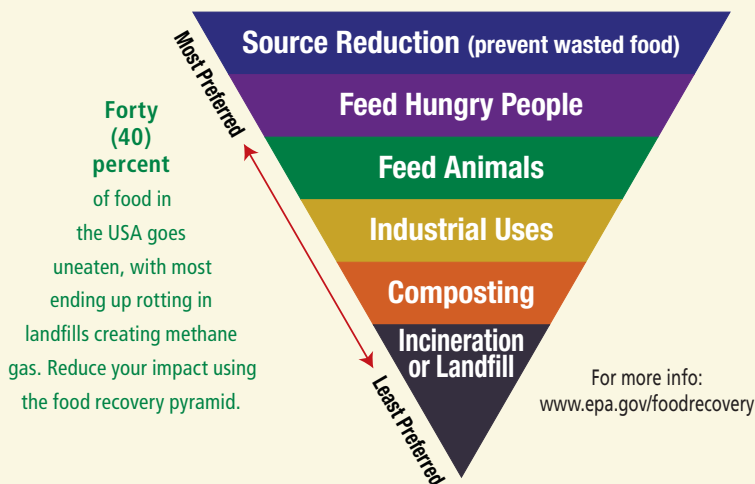

Reduce Your Impact

Food Recovery Hierarchy

Local Food Donation Programs

	Phone	Address	Hours
Angwin Pantry*	253-6128	1 Angwin Ave	Thursdays 6:00 pm – 9:00 pm
St. Helena Community Pantry*	253-6128	1777 Main St	Tuesdays, Thursdays, Fridays 2:30 pm – 4:00 pm
Calistoga Cares*	253-6128	1435 Oak Street	2nd & 4th Thursdays 3:00 pm – 6:00 pm
Pope Valley Farm Center*	253-6128	5800 Pope Valley/ Chiles Rd	First Wednesday of the Month 2:00 pm – 5:00 pm
Waste Not Napa Valley	More info: www.wastenotnapavalley.org		

*These locations are run by the Napa Food Bank, they accept perishable items like fresh produce and dairy along with non-perishable items.

California Good Samaritan Food Donation Act (AB 1219) protects you from liability when donating food that is fit for human consumption.

FATS... OIL... GREASE